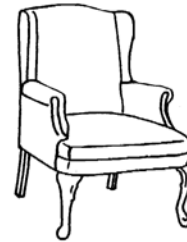

Traditional Seating

Traditional High Back

Traditional Guest

Wing Back Executive

Wing Back Guest

Shown above: Navy Pin-dot upholstered traditional lounge chair and matching sofa.

Traditional Seating

Traditional Executive
721NT

Traditional Guest
716NT

Wing Back Executive
706NT

Wing Back Guest
705NT

Traditional Lounge Chair
26"W x 25"D x 30"H
701

Traditional Sofa
64"L x 26 1/2 'D x 32"H
701S

Traditional End Table

Traditional Coffee Table
