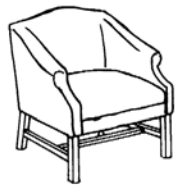

Traditional Seating

Traditional High Back

Traditional Guest

Wing Back Executive

Wing Back Guest

Shown above: Navy Pin-dot upholstered traditional lounge chair and matching sofa.

Traditional Seating

Traditional Executive
721NT

Traditional Guest
716NT

Wing Back Executive
706NT

Wing Back Guest
705NT

Traditional Lounge Chair
26"W x 25"D x 30"H
701

Traditional Sofa
64"L x 26 1/2 'D x 32"H
701S

Traditional End Table

Traditional Coffee Table
