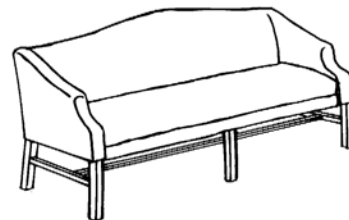

Traditional Seating

Traditional High Back

Traditional Guest

Wing Back Executive

Wing Back Guest

Shown above: Navy Pin-dot upholstered traditional lounge chair and matching sofa.

Traditional Seating

Traditional Executive
721NT

Traditional Guest
716NT

Wing Back Executive
706NT

Wing Back Guest
705NT

Traditional Lounge Chair
26"W x 25"D x 30"H
701

Traditional Sofa
64"L x 26 1/2 'D x 32"H
701S

Traditional End Table

Traditional Coffee Table
