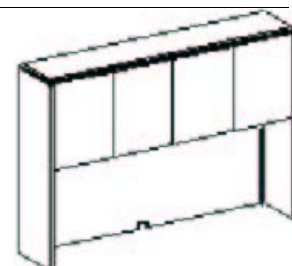

Available Finishes: Maple and Mahogany

Contemporary Laminate Series

Woodlore Systems Seven

Available Finishes: Mahogany and Maple

Double Pedestal Desk
30 x 60 7DP6030
36 x 72 7DP7236

Single Pedestal Desk w/
Left or Right Return
36 x 72 or 30 x 66 w/24 x42*

Executive u-Unit
Left or Right Handed
36 x 72/24 x 48/20 x 72*

Kneespace Credenza
7CDP7220
20 x 72

Full Storage Credenza
7CZ7220
20 x 72

Full Storage Hutch
70D72
20 x 72

2 Drawer Lateral File
7LF
20 x 36

End Table
7ET2222
22 x 22