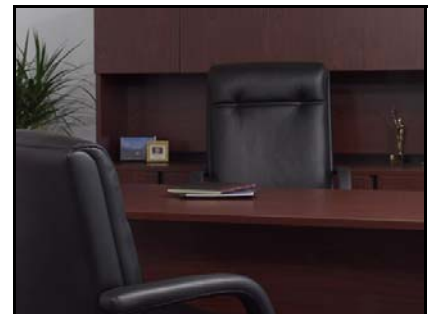

Woodlore Systems Seven

Shown Above: Mahogany 36 x 72 Double Pedestal Desk, 20 x 72 Storage Credenza with Overhead Hutch, 2 Drawer Lateral File, Executive High Back Upholstered Desk Chair and Mahogany Frame Guest Chair.

Shown Above: Maple 30 x 60 Double Pedestal Desk with 20 x 72 Storage Credenza and Executive Leather Desk Chair.

Shown Above: Mahogany 30 x 60 Double Pedestal Desk, 20 x 72 Storage Credenza with Overhead Hutch, Executive Leather Desk Chair and Leather Guest Chair.

The Systems Seven series is designed to compliment transitional and contemporary work environments. It's functional design allows companies to meet all the needs of their office environment within budget. The Systems Seven product is made with a durable laminate finish.